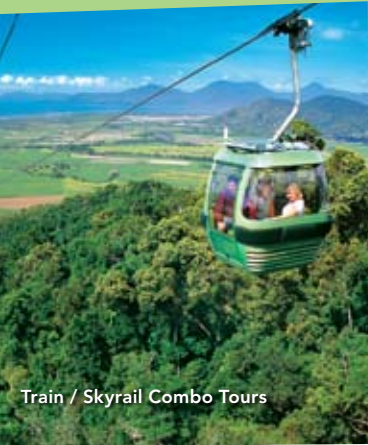

Northern Beaches to

Kuranda

with Scenic Train & Skyrail

Small group tours
multiple departures daily

from only
\$109

Train / Skyrail Combo Tours

Tjapukai
Options
Available

Barron Falls

Kuranda Rainforestation Tours available!

Book and Save!!

Travel with Tropical Horizons on our Kuranda Tours and receive discount entry into Birdworld, Butterfly Sanctuary and Koala Gardens. As well as receiving a 5% discount on our Full Day Tours.